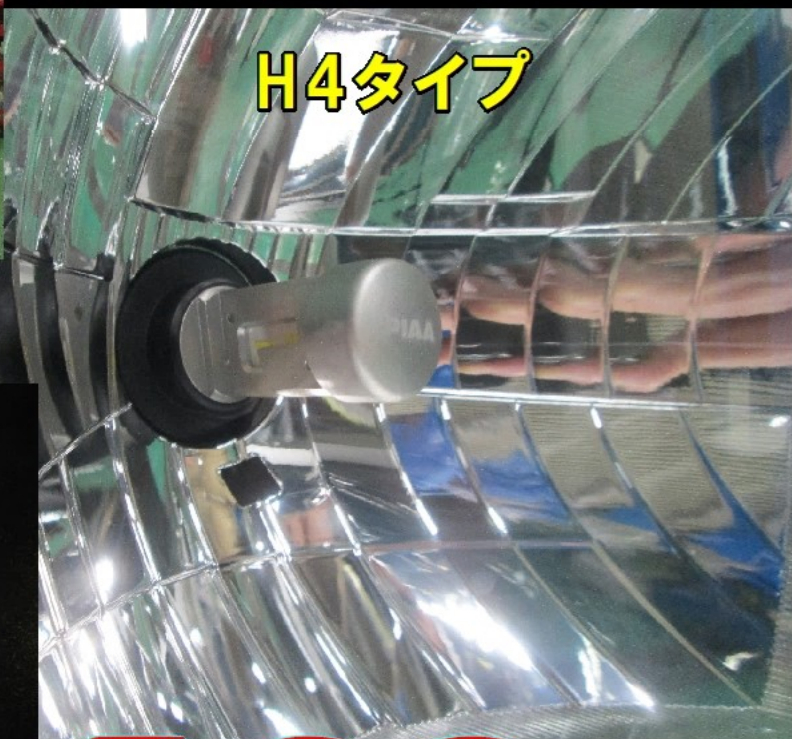

LED
SIDE UNDER

**HEAD
LIGHT
LED**

**NEW
PIAA**

After

Before

H4タイプ

H16タイプ

¥10,500-